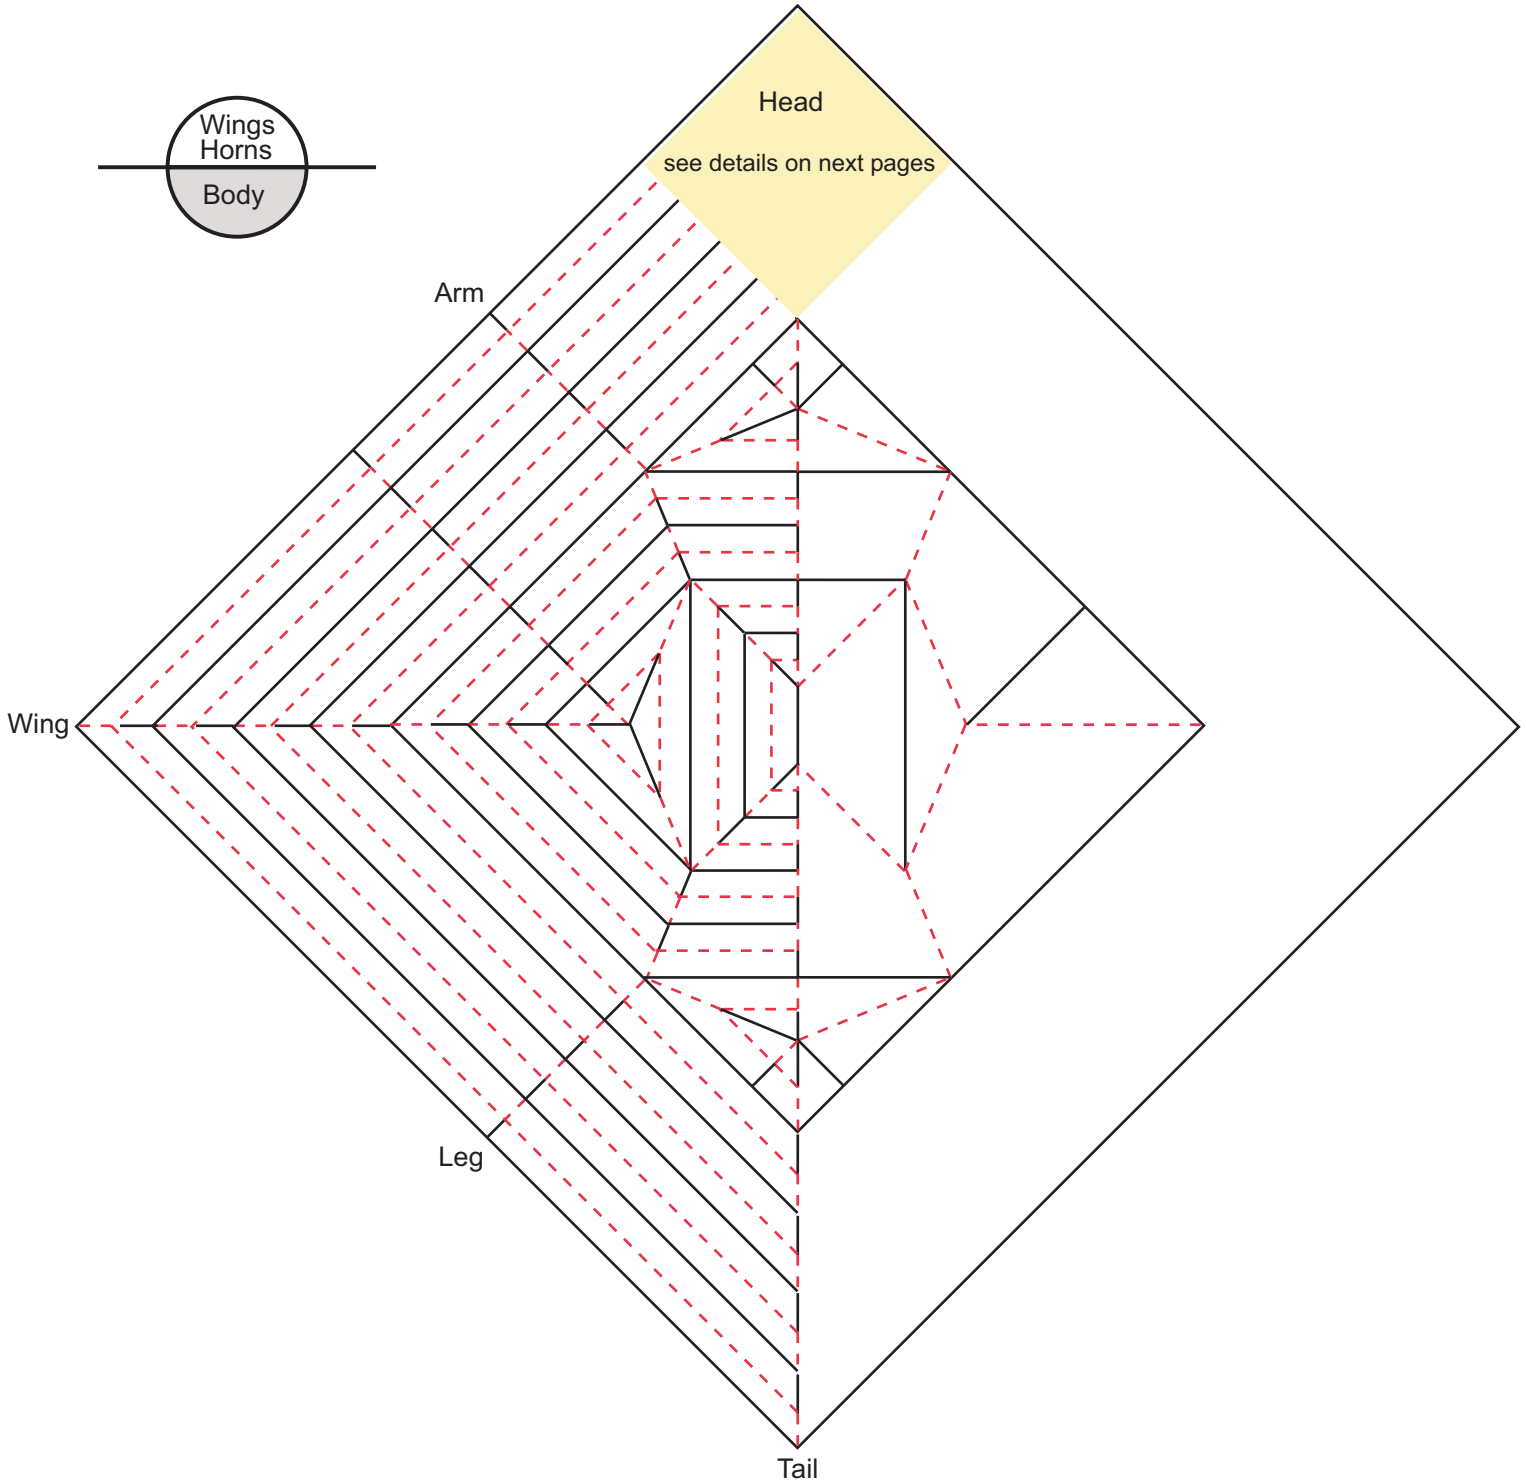

Griever 1.6

Design & Diagrams by Gerwin Sturm (2006/05/04)

The Full Crease Pattern

The Outer Graft

The Head (1/2)

The Head (2/2)

The Rest of the Graft

The Main Crease Pattern (1/4)

The Main Crease Pattern (2/4)

The Main Crease Pattern (3/4)

The Main Crease Pattern (4/4)

The Flap Arrangement (1/2)

The Flap Arrangement (2/2)

The Fingers and the Toes (1/2)

The Fingers and the Toes (2/2)

The Wings

The Final Details (1/2)

The Final Details (2/2)