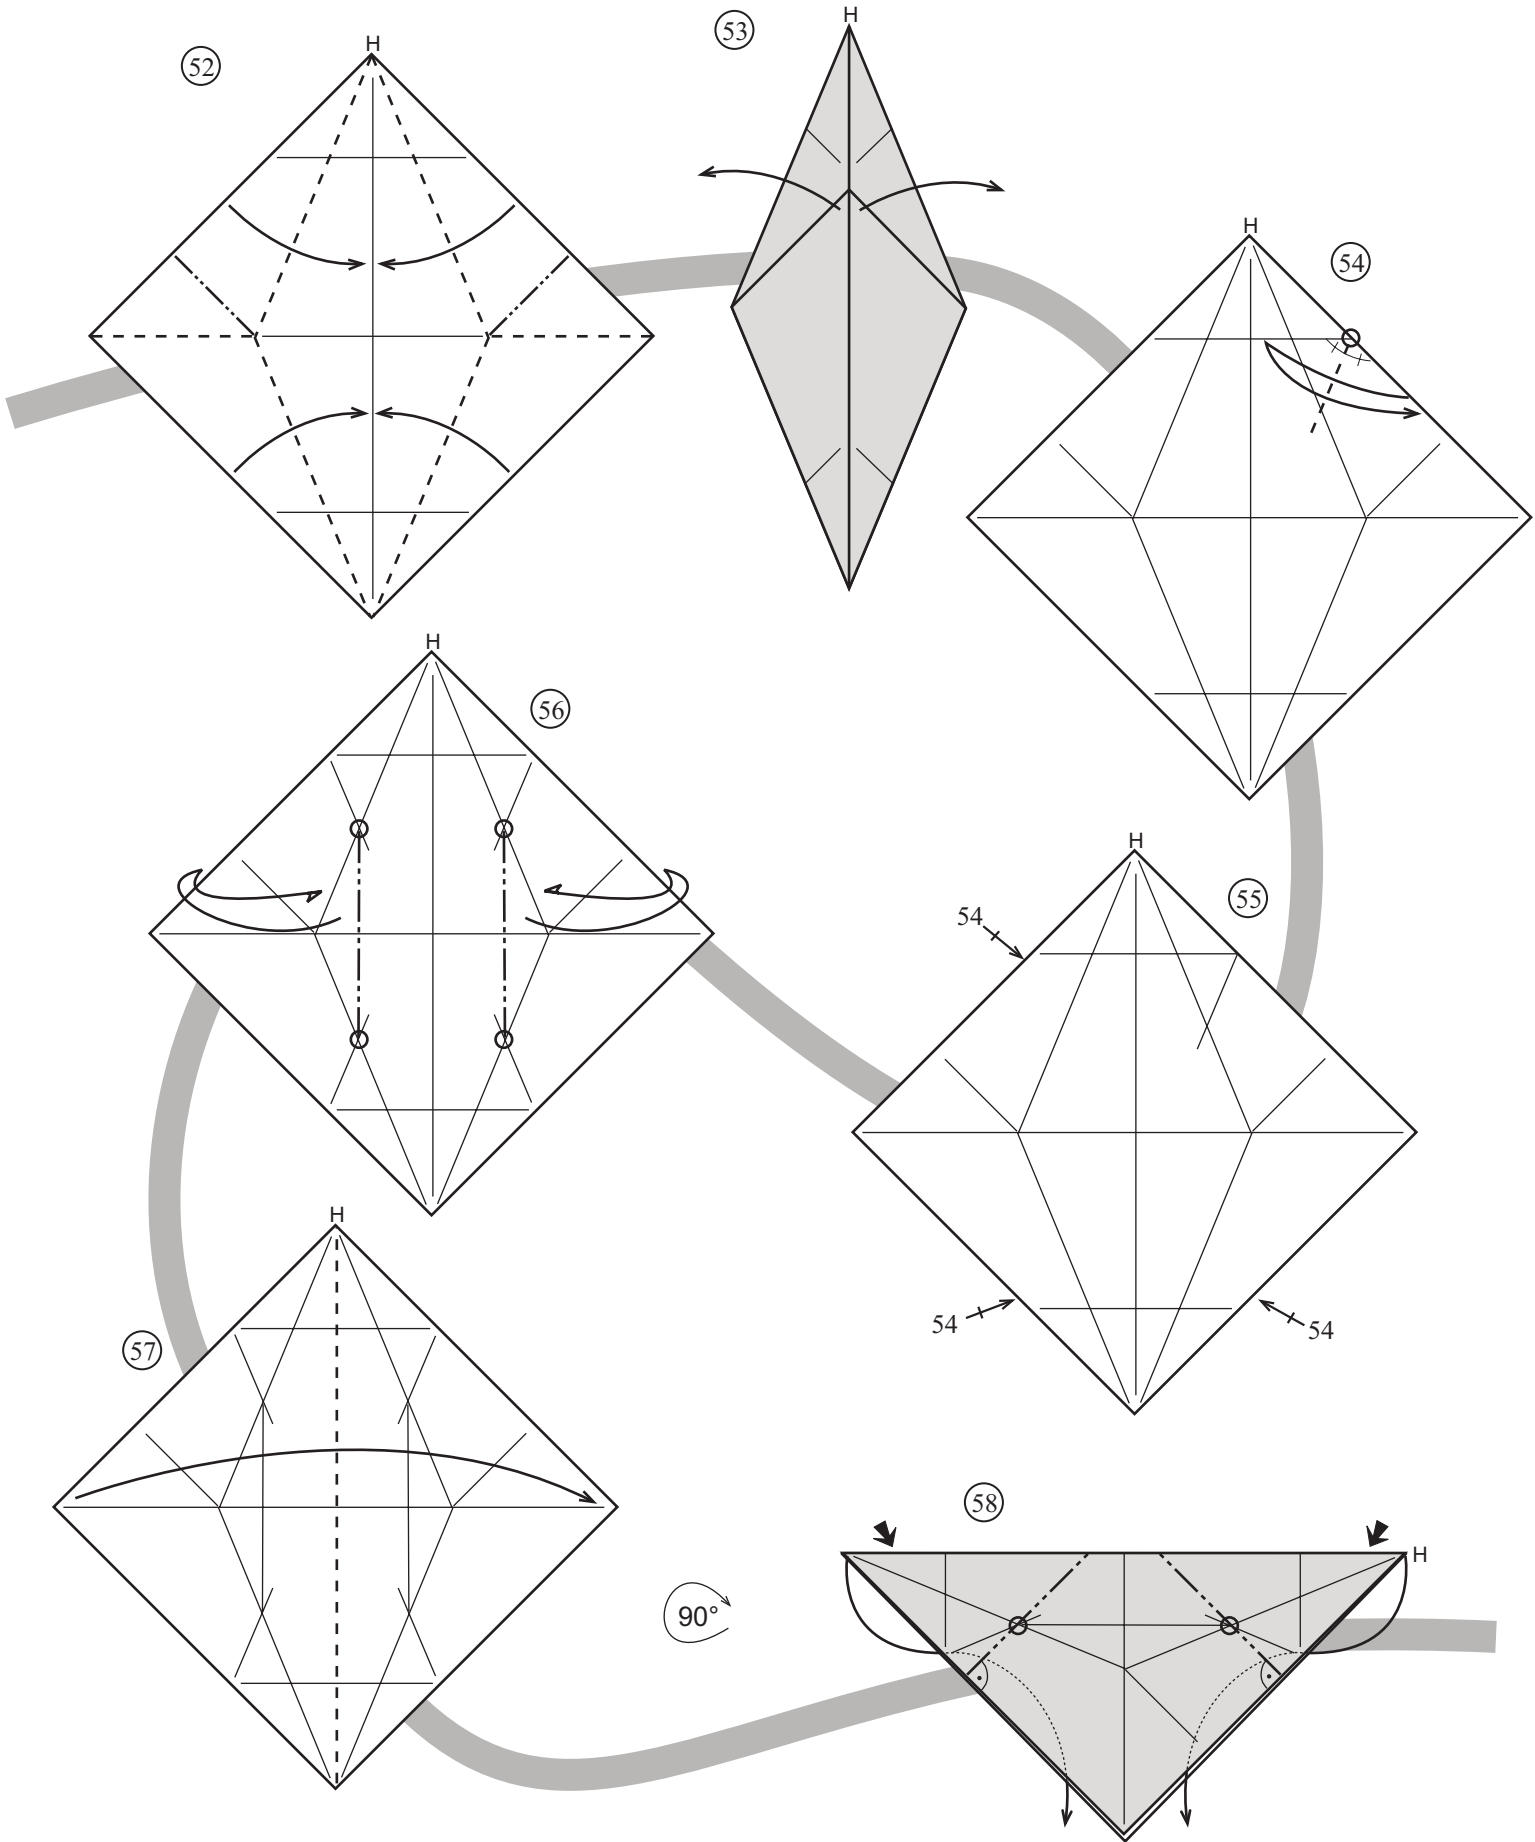

Griever 1.6

Design & Diagrams by Gerwin Sturm (2006/05/04)

The Full Crease Pattern

The Outer Graft

The Head (1/2)

The Head (2/2)

The Rest of the Graft

The Main Crease Pattern (1/4)

The Main Crease Pattern (2/4)

The Main Crease Pattern (3/4)

The Main Crease Pattern (4/4)

The Flap Arrangement (1/2)

The Flap Arrangement (2/2)

The Fingers and the Toes (1/2)

The Fingers and the Toes (2/2)

The Wings

The Final Details (1/2)

The Final Details (2/2)