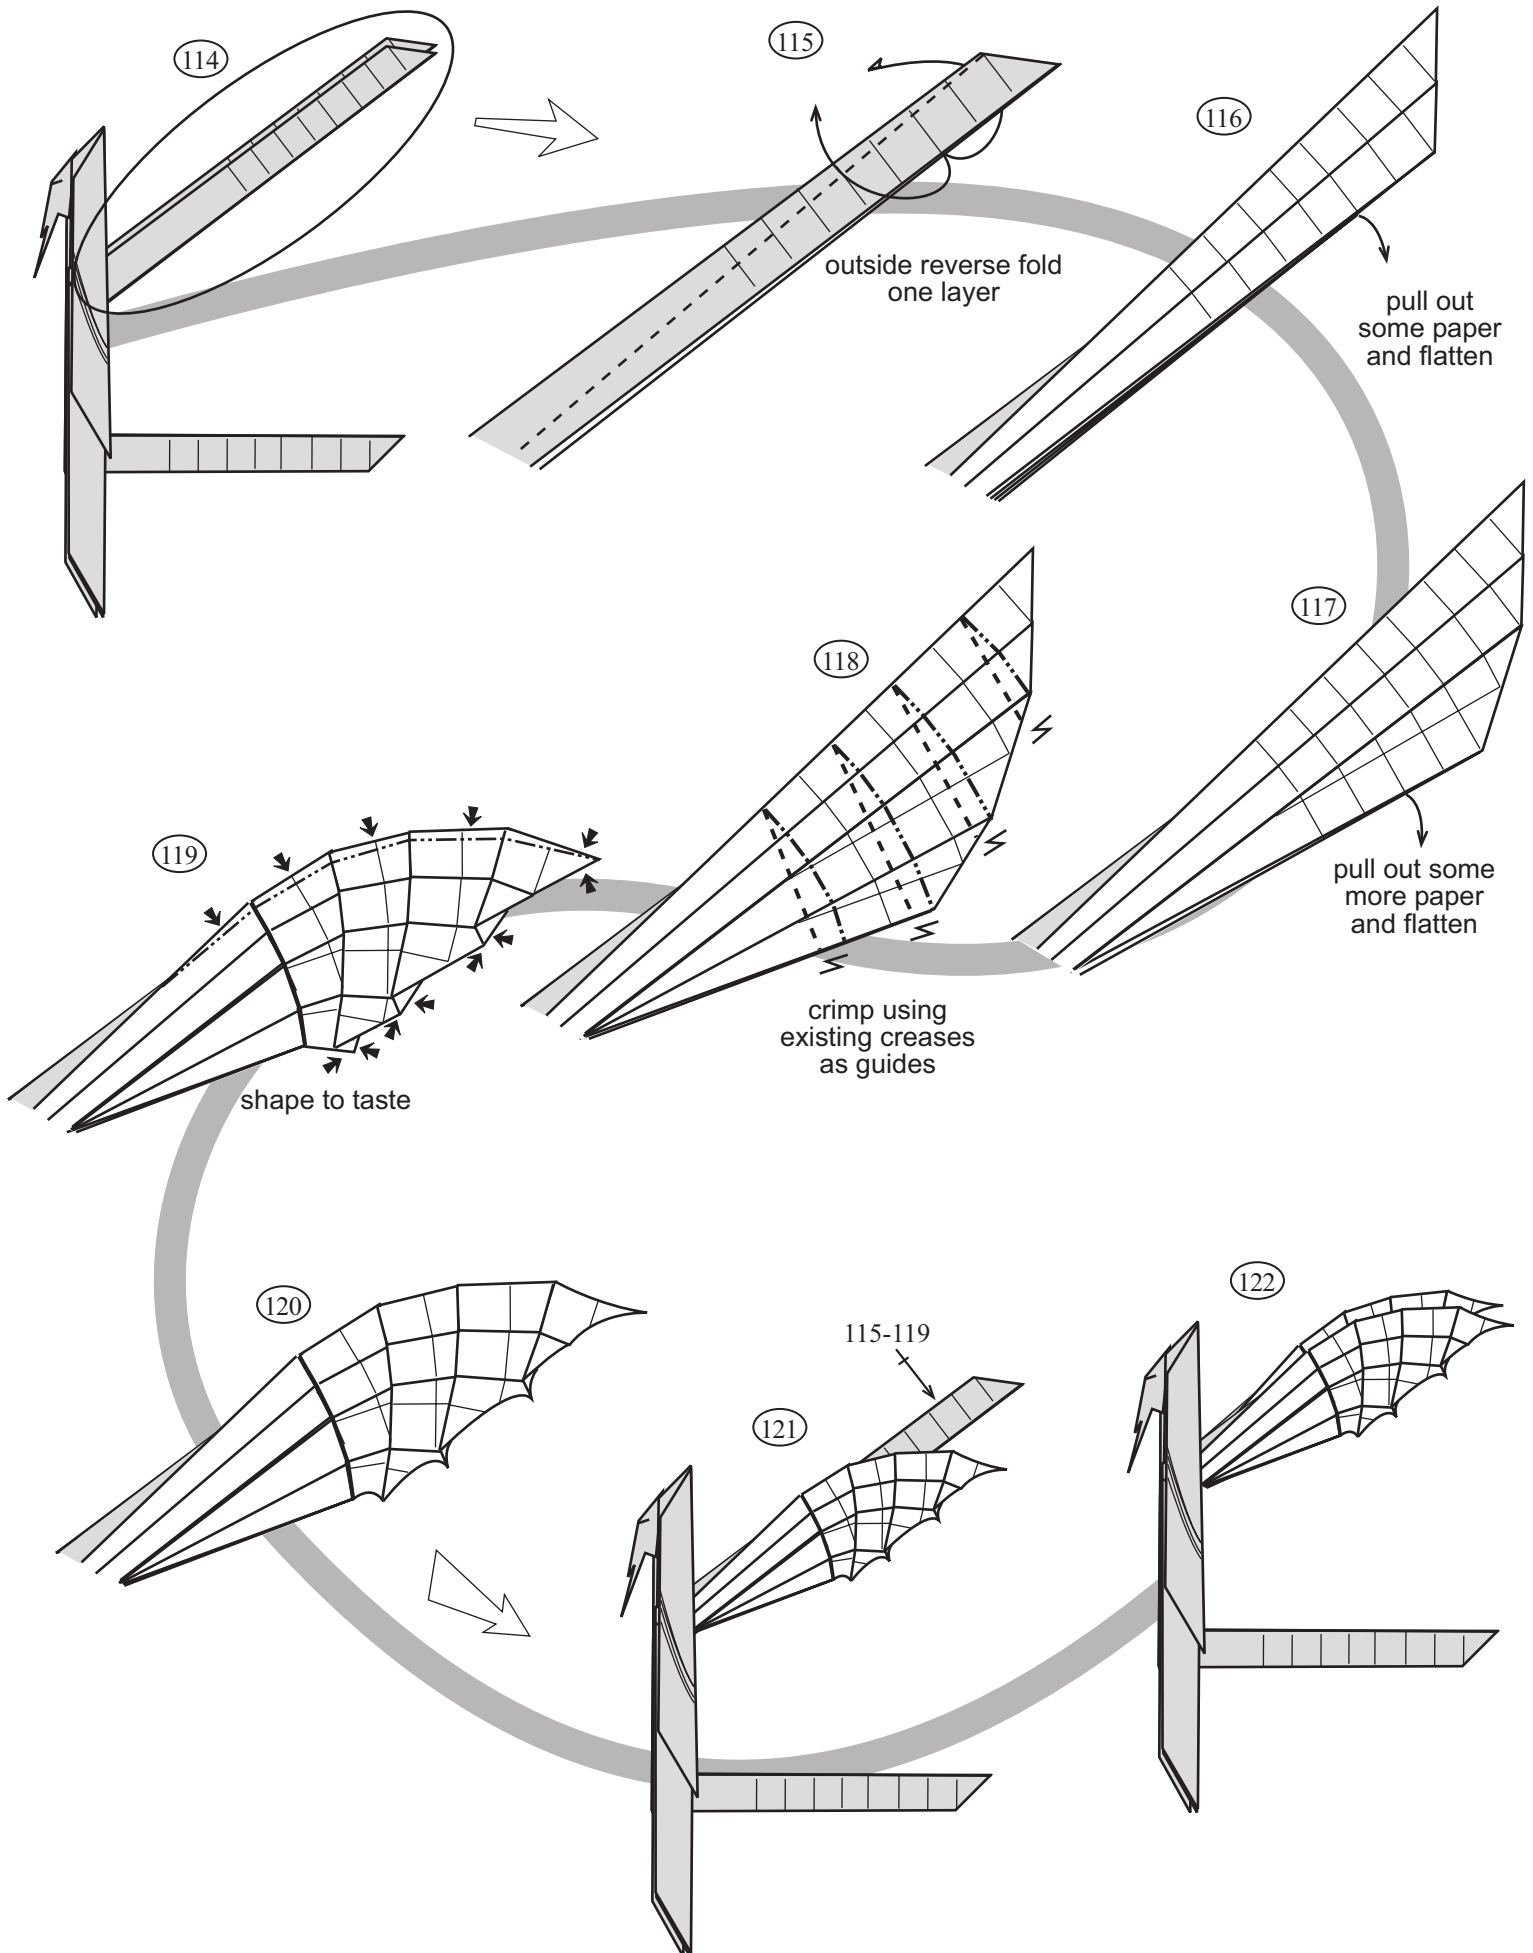

Griever 1.6

Design & Diagrams by Gerwin Sturm (2006/05/04)

The Full Crease Pattern

The Outer Graft

The Head (1/2)

The Head (2/2)

The Rest of the Graft

The Main Crease Pattern (1/4)

The Main Crease Pattern (2/4)

The Main Crease Pattern (3/4)

The Main Crease Pattern (4/4)

The Flap Arrangement (1/2)

The Flap Arrangement (2/2)

The Fingers and the Toes (1/2)

The Fingers and the Toes (2/2)

The Wings

The Final Details (1/2)

The Final Details (2/2)