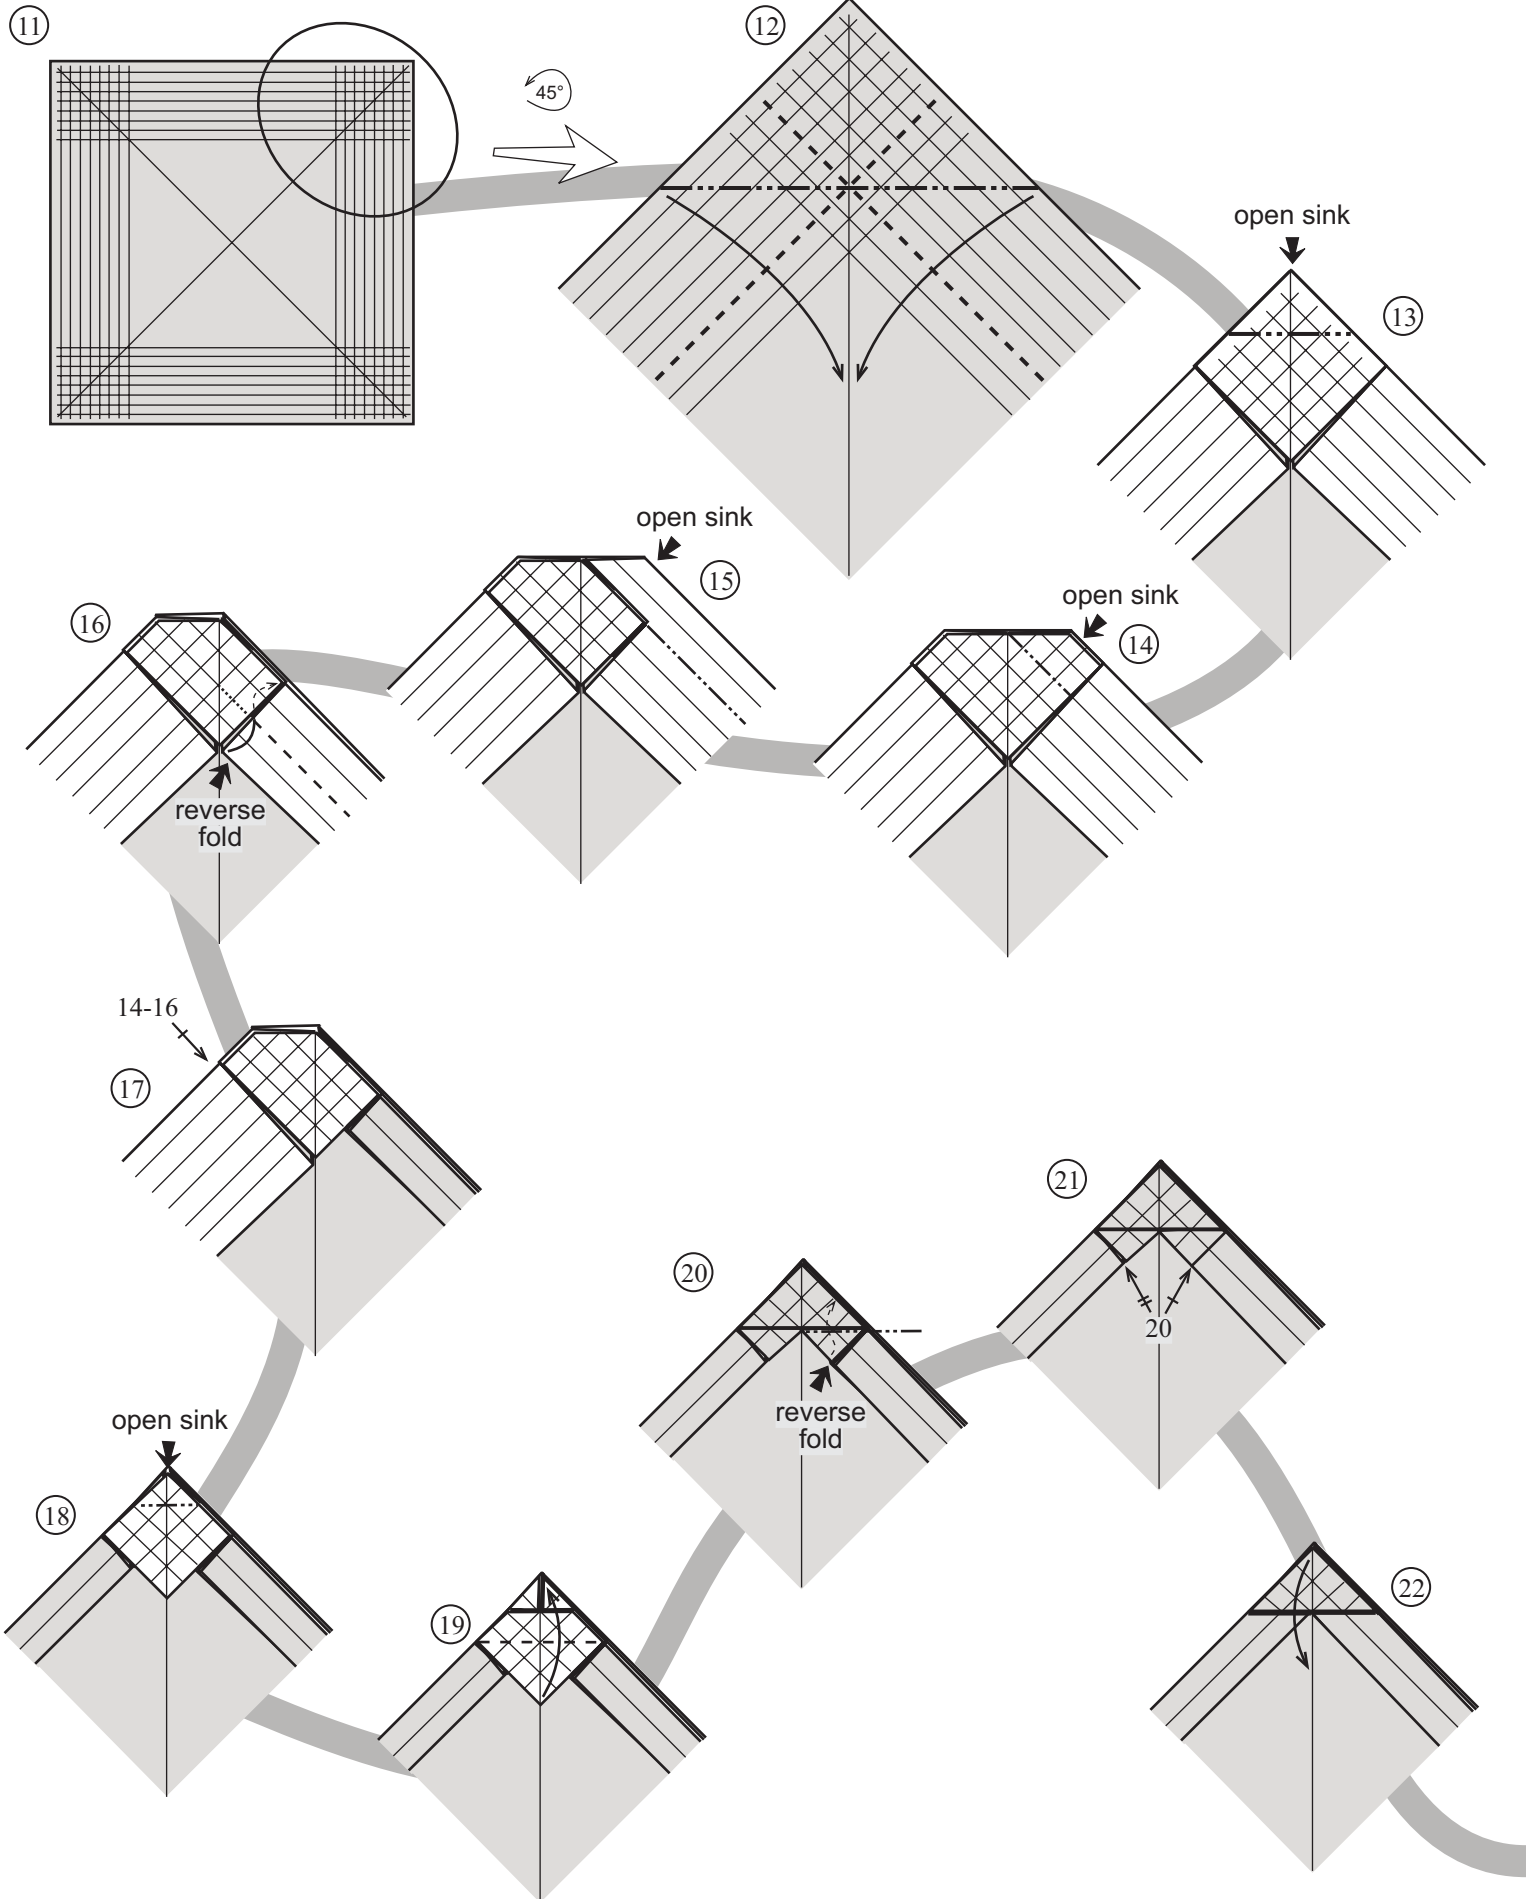

Griever 1.6

Design & Diagrams by Gerwin Sturm (2006/05/04)

The Full Crease Pattern

The Outer Graft

The Head (1/2)

The Head (2/2)

The Rest of the Graft

The Main Crease Pattern (1/4)

The Main Crease Pattern (2/4)

The Main Crease Pattern (3/4)

The Main Crease Pattern (4/4)

The Flap Arrangement (1/2)

The Flap Arrangement (2/2)

The Fingers and the Toes (1/2)

The Fingers and the Toes (2/2)

The Wings

The Final Details (1/2)

The Final Details (2/2)